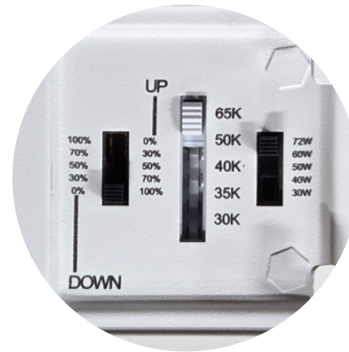

High-End Illumination

Architectural Direct/indirect LED Linear Lighting

HURON G4

DUO Selectable Architectural Linear Fixture

Architectural Direct/indirect LED Linear Lighting

FIELD ADJUSTABLE

Light Distribution Selectable

Direct-Indirect Selectable, 5 Settings

5 Wattage, 5 CCT,
5 Lighting Distributions

Wattage Selectable

5 Wattage Settings

CCT Selectable

5 CCT Settings

CONFIGURATIONS