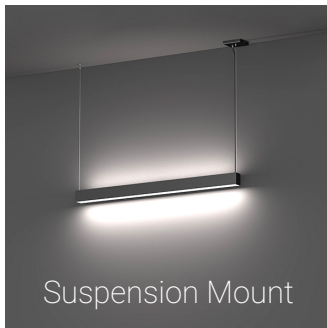

High-End Illumination

Architectural Direct/indirect LED Linear Lighting

HURON G4

DUO Selectable Architectural Linear Fixture

Architectural Direct/indirect LED Linear Lighting

FIELD ADJUSTABLE

Light Distribution Selectable

Direct-Indirect Selectable, 5 Settings

5 Wattage, 5 CCT,
5 Lighting Distributions

Wattage Selectable

5 Wattage Settings

CCT Selectable

5 CCT Settings

CONFIGURATIONS