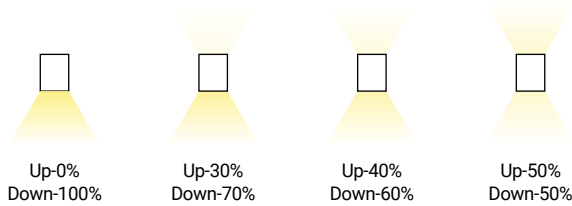

High-End Illumination

Architectural Direct/indirect LED Linear Lighting

HURON G4

DUO Selectable Architectural Linear Fixture

Architectural Direct/indirect LED Linear Lighting

FIELD ADJUSTABLE

Light Distribution Selectable

Direct-Indirect Selectable, 5 Settings

5 Wattage, 5 CCT,
5 Lighting Distributions

Wattage Selectable

5 Wattage Settings

CCT Selectable

5 CCT Settings

CONFIGURATIONS