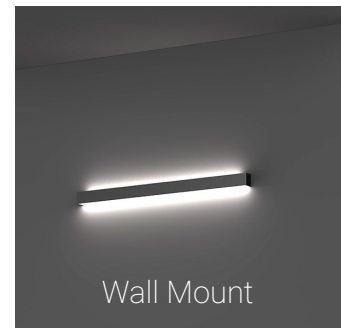

High-End Illumination

Architectural Direct/indirect LED Linear Lighting

HURON G4

DUO Selectable Architectural Linear Fixture

Architectural Direct/indirect LED Linear Lighting

FIELD ADJUSTABLE

Light Distribution Selectable