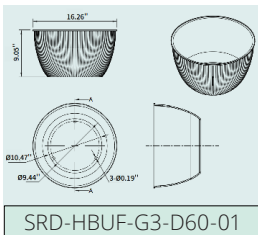

SRD-HBUF-G3-D60-02

SRD-HBUF-G3-D60-01