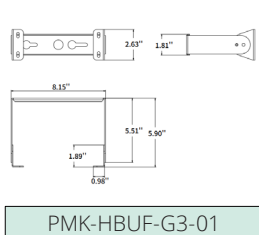

SRD-HBUF-G3-D60-02

PMK-HBUF-G3-02

PMK-HBUF-G3-01