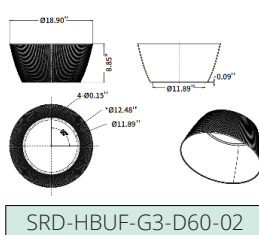

SRD-HBUF-G3-D60-01

PMK-HBUF-G3-01

SRD-HBUF-G3-D60-02