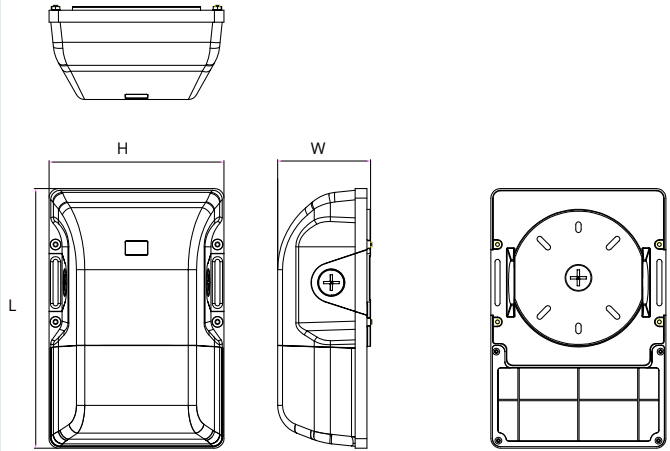

**Dimensions**

15W  
20W  
30W

| Part No. | Length (L) | Height(W) | Width(W) |
|----------|------------|-----------|----------|
| ECWP     | 8.5"       | 5.8"      | 3.0"     |

Recorded in inches