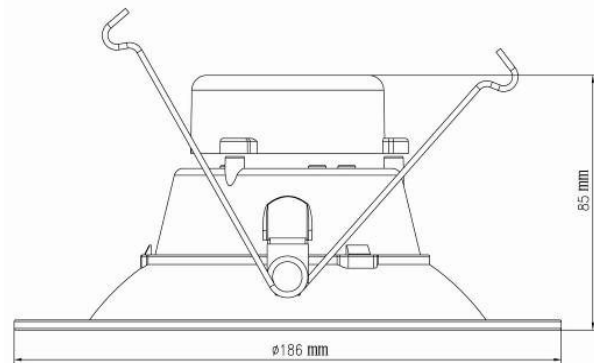

DJ6-15 Premium Down Light

Indoor

Luminaire	DJ6-15	Type
Project		
Product		
Notes		

Features

6" LED residential and commercial downlight that can be installed into a hollow opening to create a seamless recessed design.

Dimensions

Φ186x85mm(7.32x3.35")

Installation

Step1: Twist adaptor into socket.

Step2: Insert male connector into female one.

Step3: Insert LED trim.

Packaging

Size	Carton Size	Pcs/CTN	N.W.	G.W.
6	56x41x22cm/22.05x16.14x8.66"	12	6kgs/13.23 lb	7kgs/15.43 lb