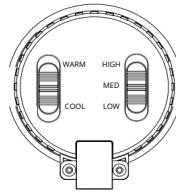

# Duo

The Duo LED fixtures are dual switchable between lumen output and color temperature. 9-12 possible variations are possible within each fixture.

Calibrate the best combination of color and power easily with a selector switch located at the top of each fixture.

## Duo Troffers 2x2, 2x4

Size	Part Number	Wattage (W)	3500K		4000K		5000K	
			Efficacy (Lm/W)	Lumens (Lm)	Efficacy (Lm/W)	Lumens (Lm)	Efficacy (Lm/W)	Lumens (Lm)
2x2	RECRT22T-30W-01	30W	125	3750	127	3810	126	3780
		25W	132	3300	134	3350	133	3325
		20W	130	2600	132	2640	131	2620
2x4	ECRT24T-34W-01	34W	125	4250	127	4318	126	4284
		30W	132	3960	134	4020	133	3990
		25W	130	3250	132	3300	131	3275

## Duo Panels 2x2, 2x4

Size	Catalog Number	Wattage (W)	3000K		3500K		4000K		5000K	
			Efficacy (Lm/W)	Lumens (Lm)	Efficacy (Lm/W)	Lumens (Lm)	Efficacy (Lm/W)	Lumens (Lm)	Efficacy (Lm/W)	Lumens (Lm)
2x2	FPBL22-30W-01	20W	-	-	121	2420	140	2800	129	2580
		25W	-	-	121	3025	140	3500	129	3225
		30W	-	-	121	3630	140	4200	129	3870
	FPBL22-30W-02	20W	117	2340	134	2680	140	2800	129	2580
		25W	117	2925	134	3350	140	3500	129	3225
		30W	117	3510	134	4020	140	4200	129	3870
2x4	FPBL24-40W-01	30W	-	-	121	3630	140	4200	129	3870
		35W	-	-	121	4235	140	4900	129	4515
		40W	-	-	121	4840	140	5600	129	5160
	FPBL24-40W-02	30W	117	3510	134	4020	140	4200	129	3870
		35W	117	4095	134	4690	140	4900	129	4515
		40W	117	4680	134	5360	140	5600	129	5160