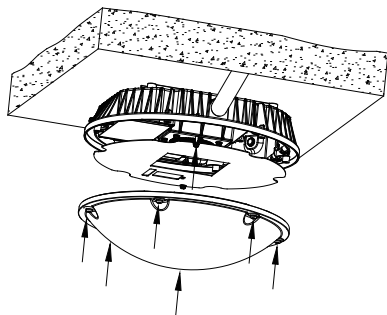

Surface Mounted with J-Box

Surface-mounted with side-wiring

Pendent Installation with 3/4 inch conduit

Sensor set-up